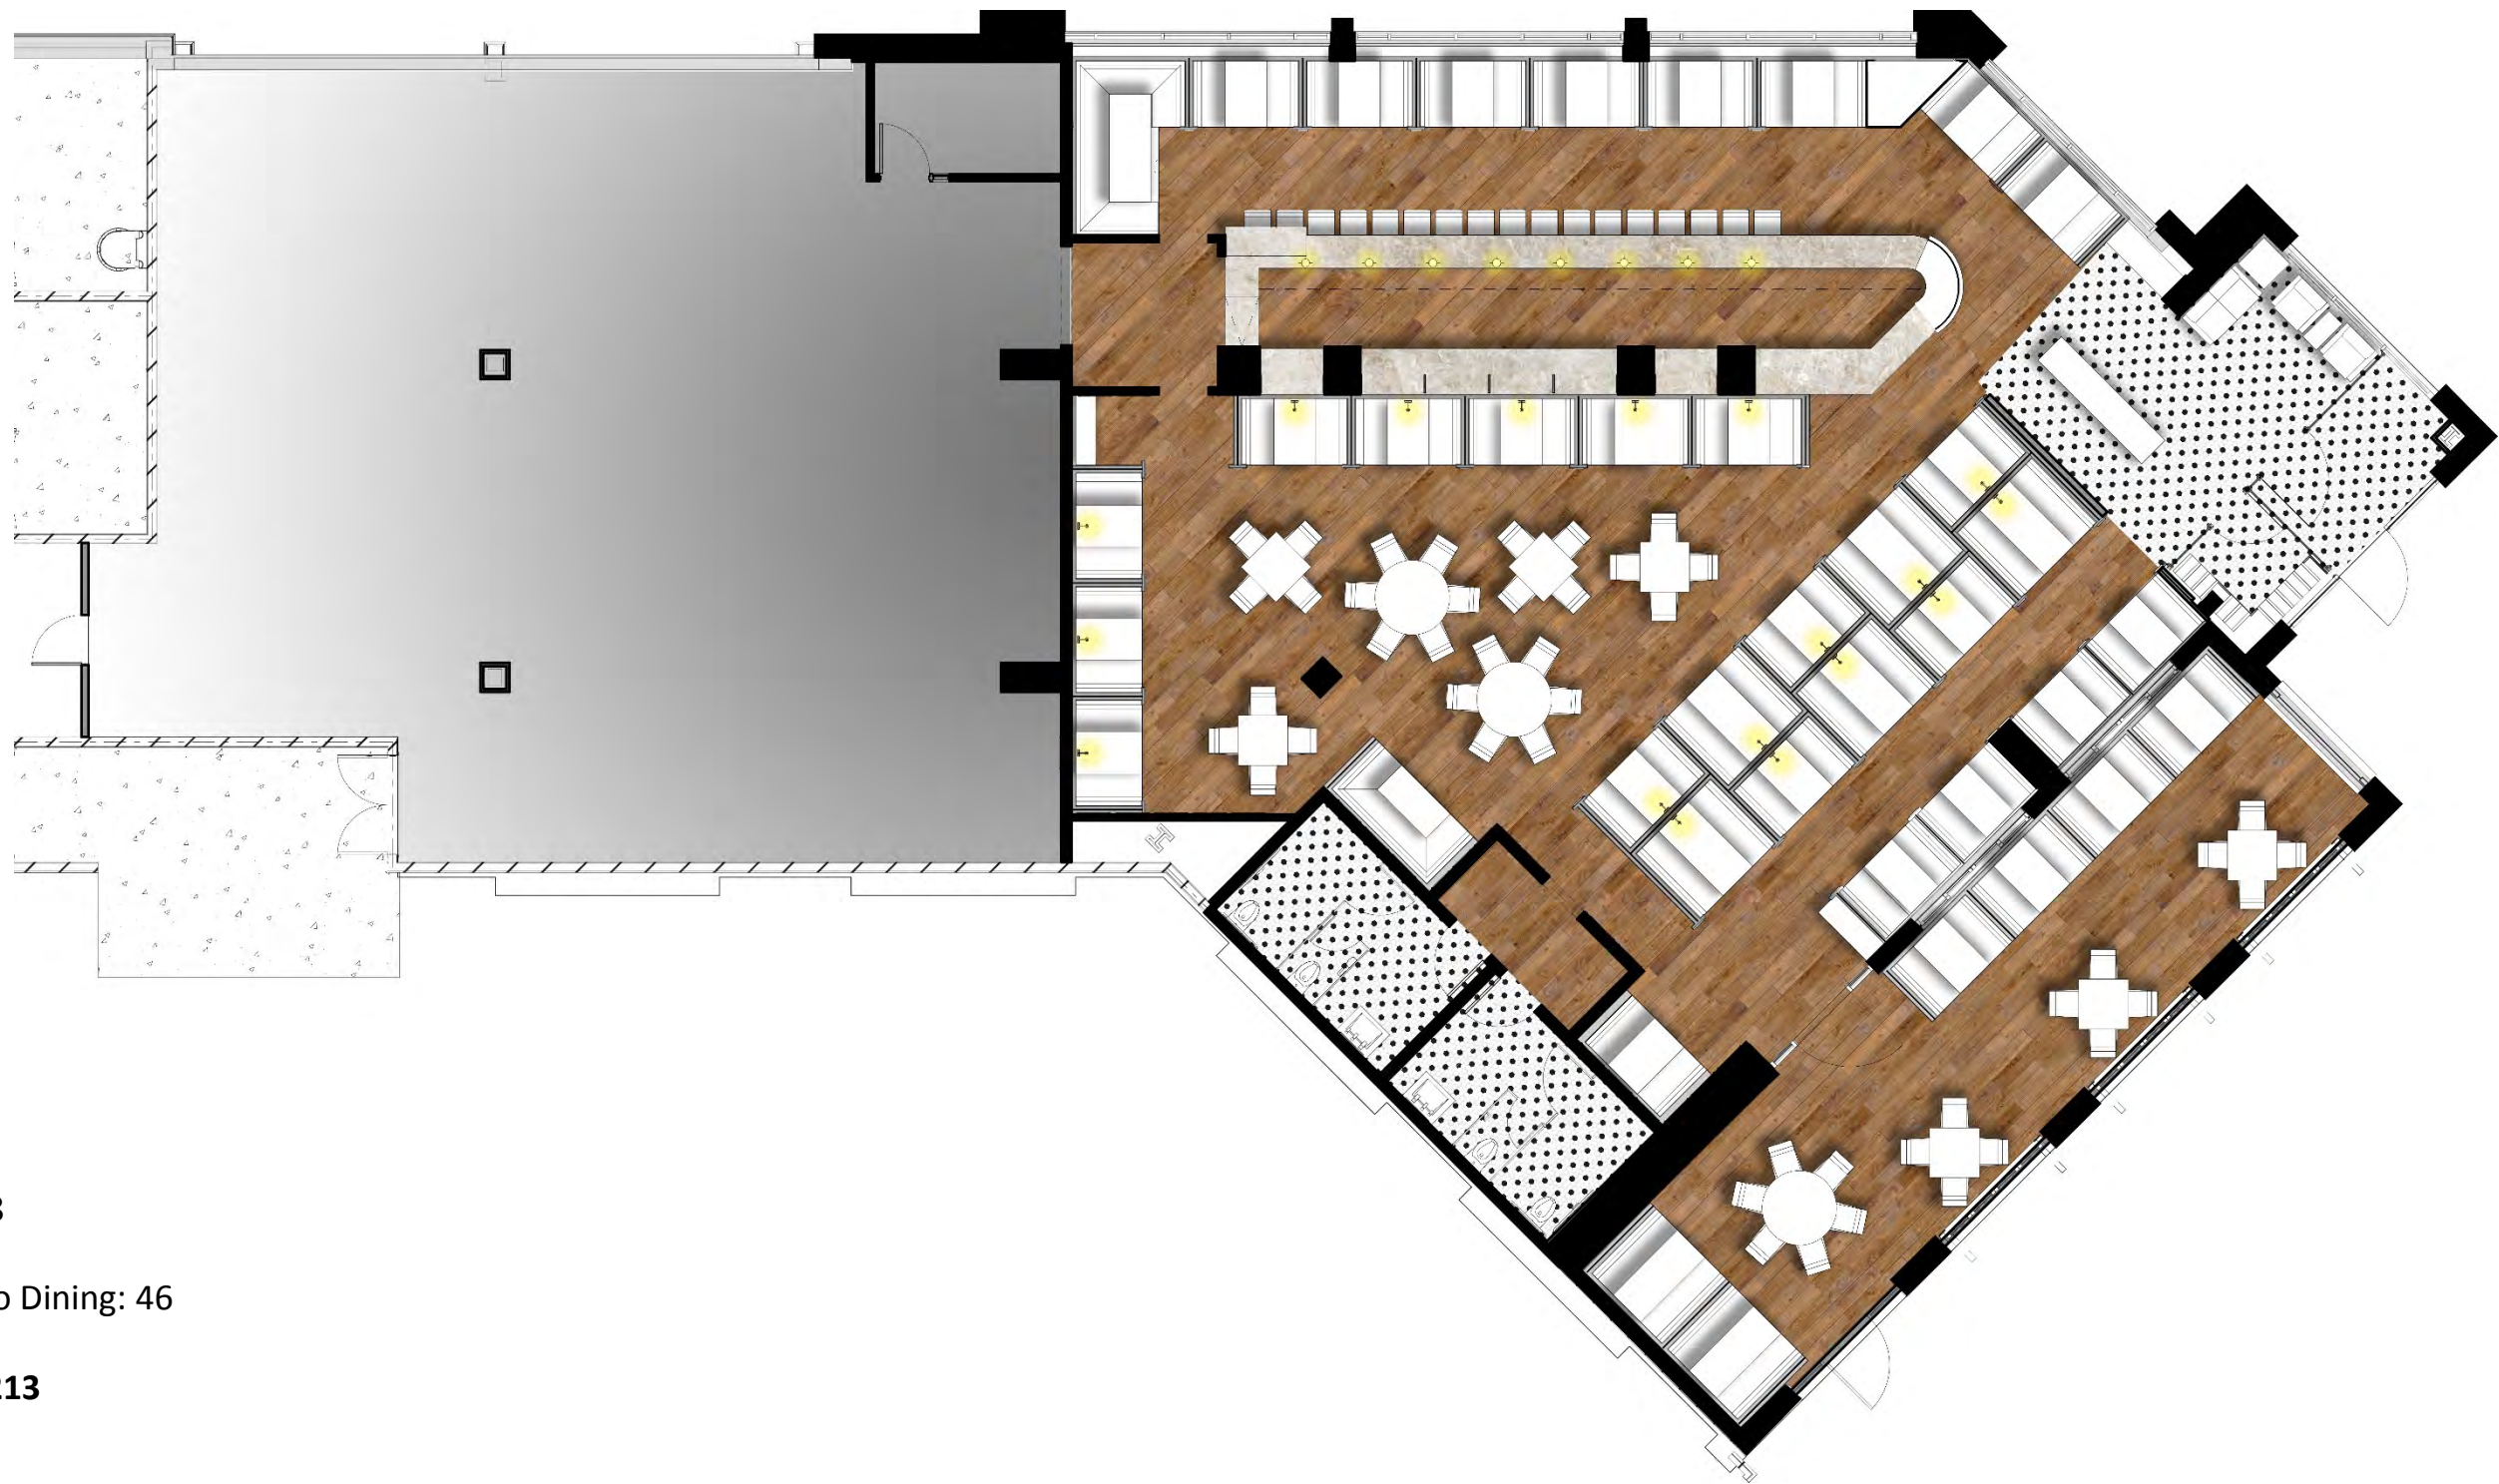

10.28.16

Seat Count:
Bar: 17
Bar Dining: 38
Dining: 112
Enclosed Patio Dining: 46

Total Seats: 213

Floor Plan

10.28.16

Floor Plan with Kitchen

10.28.16

Reflected Ceiling Plan

10.28.16

Bar Rendering from Entry

10.28.16

Dining Room Rendering

10.28.16

Restaurant Finish Boards

10.28.16

Restroom Finish Board