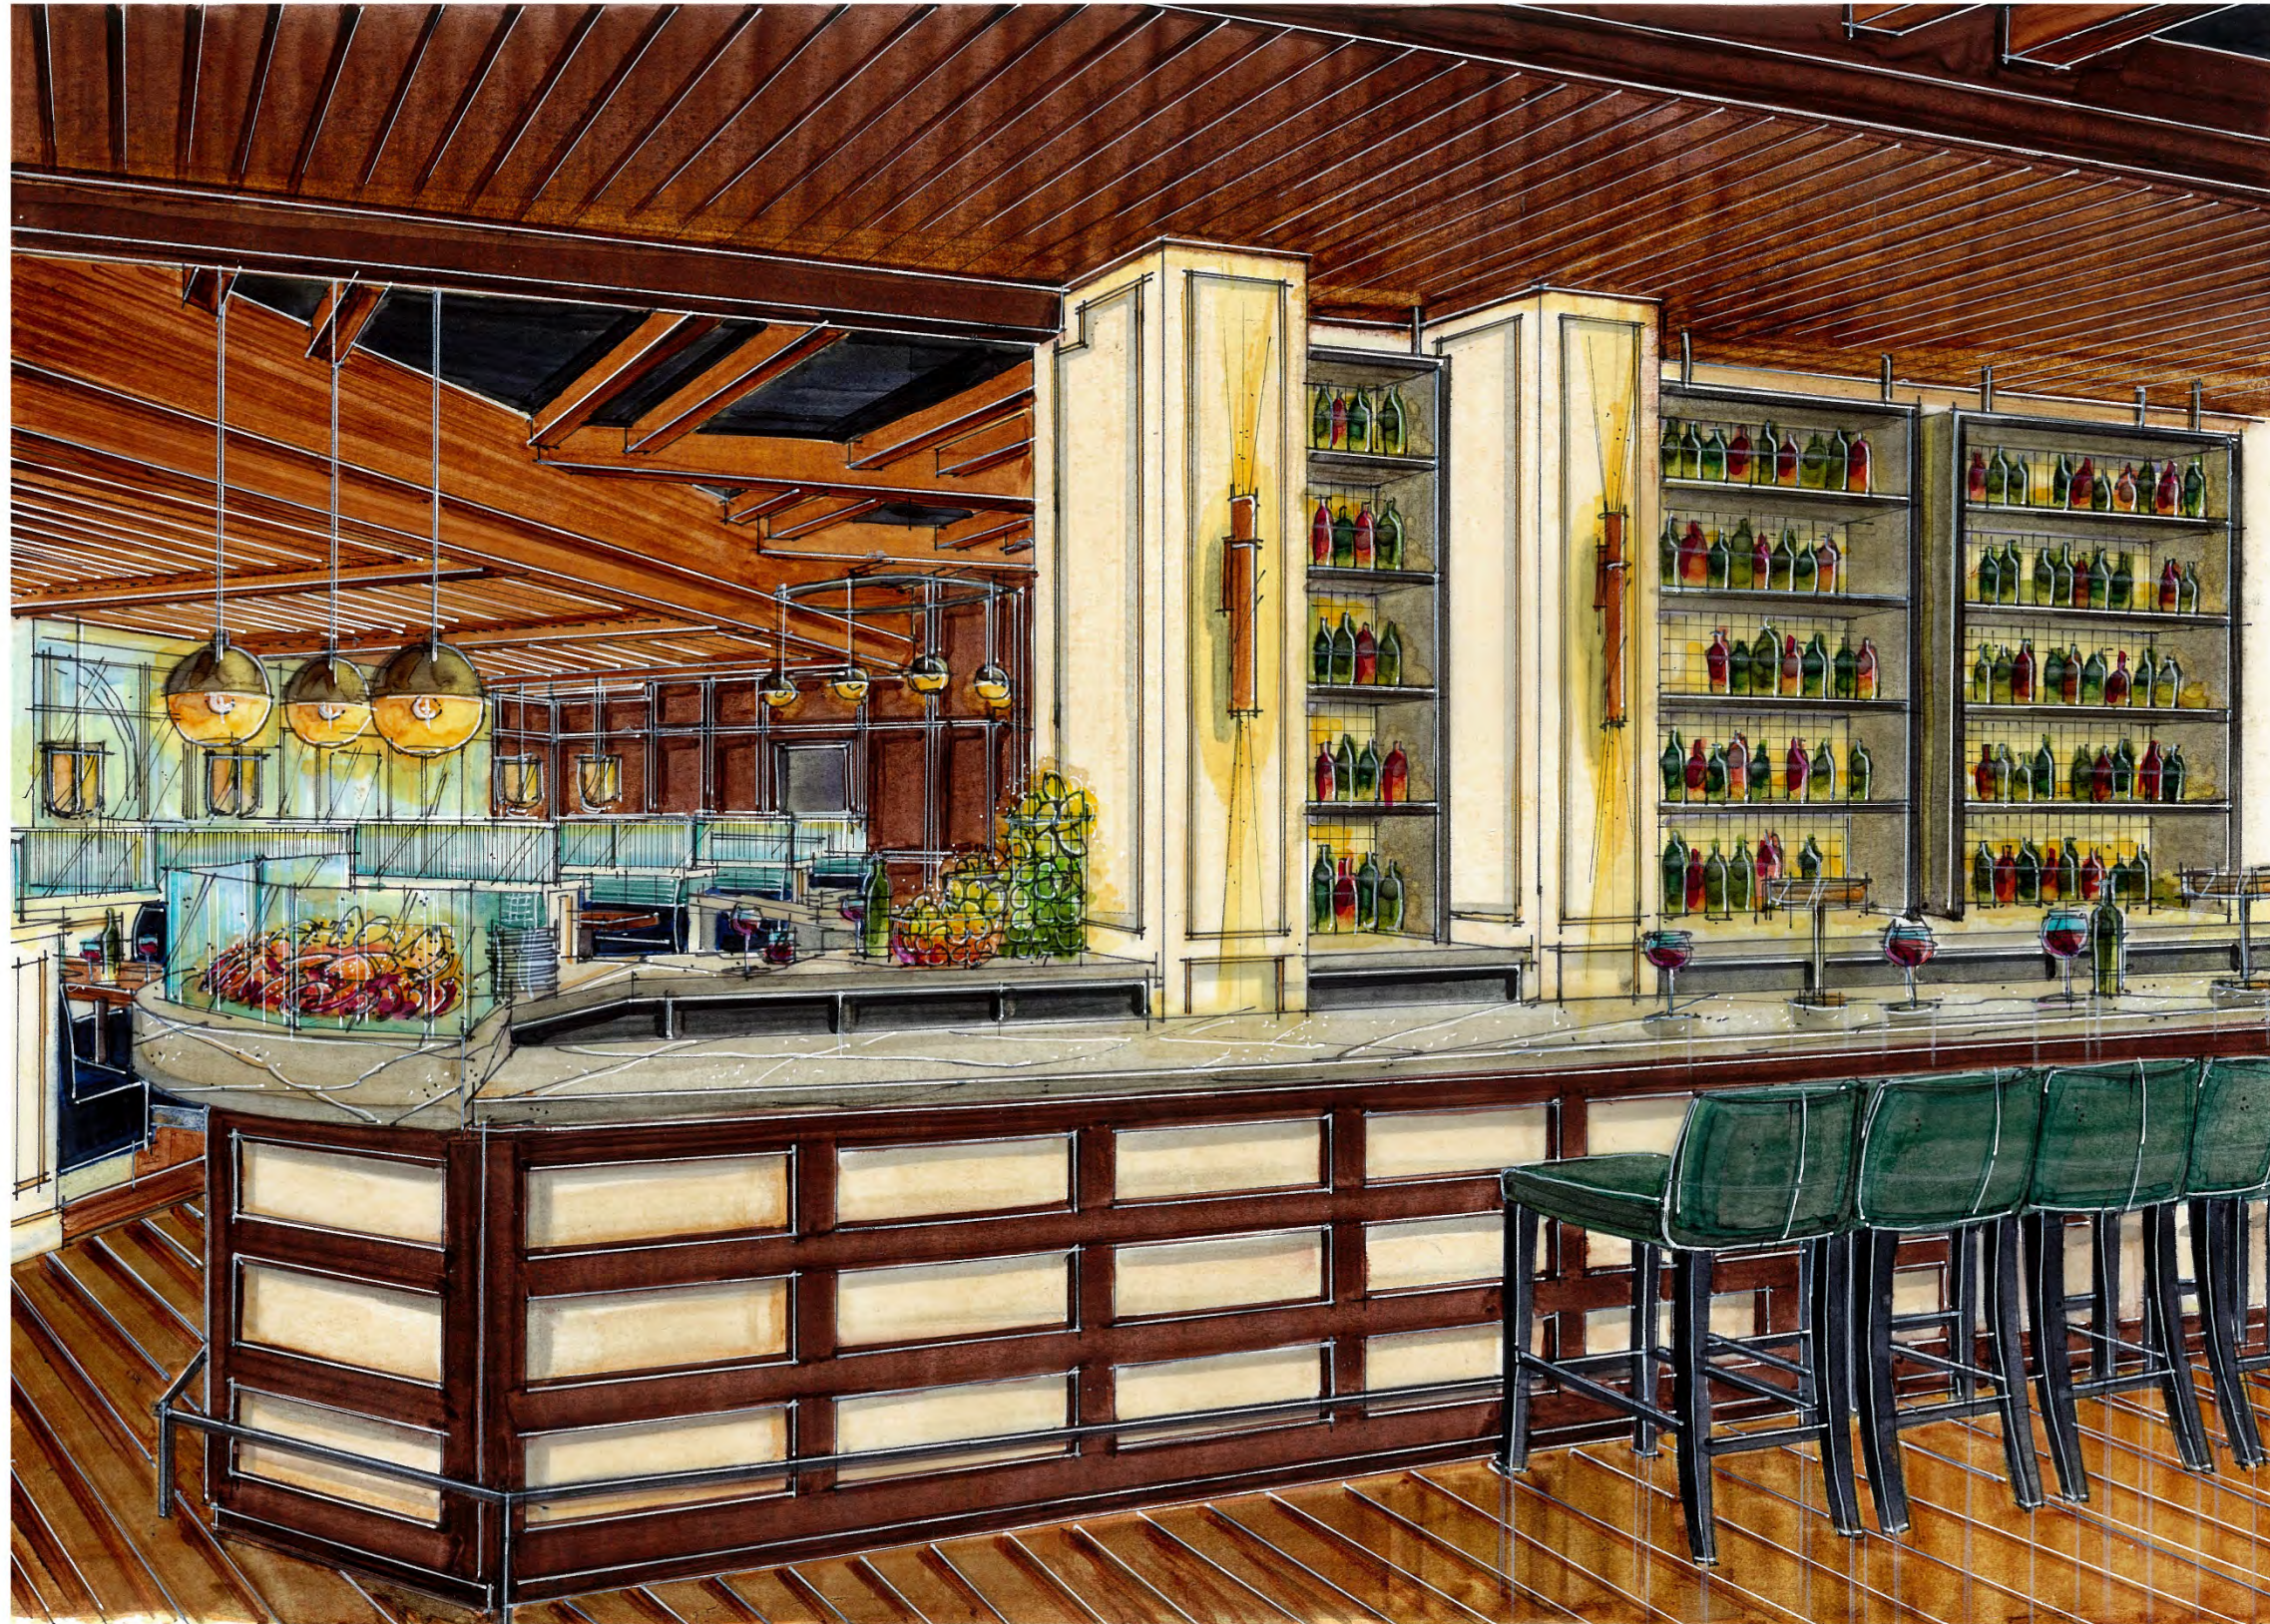

10.28.16

Seat Count:
Bar: 17
Bar Dining: 38
Dining: 112
Enclosed Patio Dining: 46

Total Seats: 213

Floor Plan

10.28.16

Floor Plan with Kitchen

10.28.16

Reflected Ceiling Plan

10.28.16

Bar Rendering from Entry

10.28.16

Dining Room Rendering

10.28.16

Restaurant Finish Boards

10.28.16

Restroom Finish Board