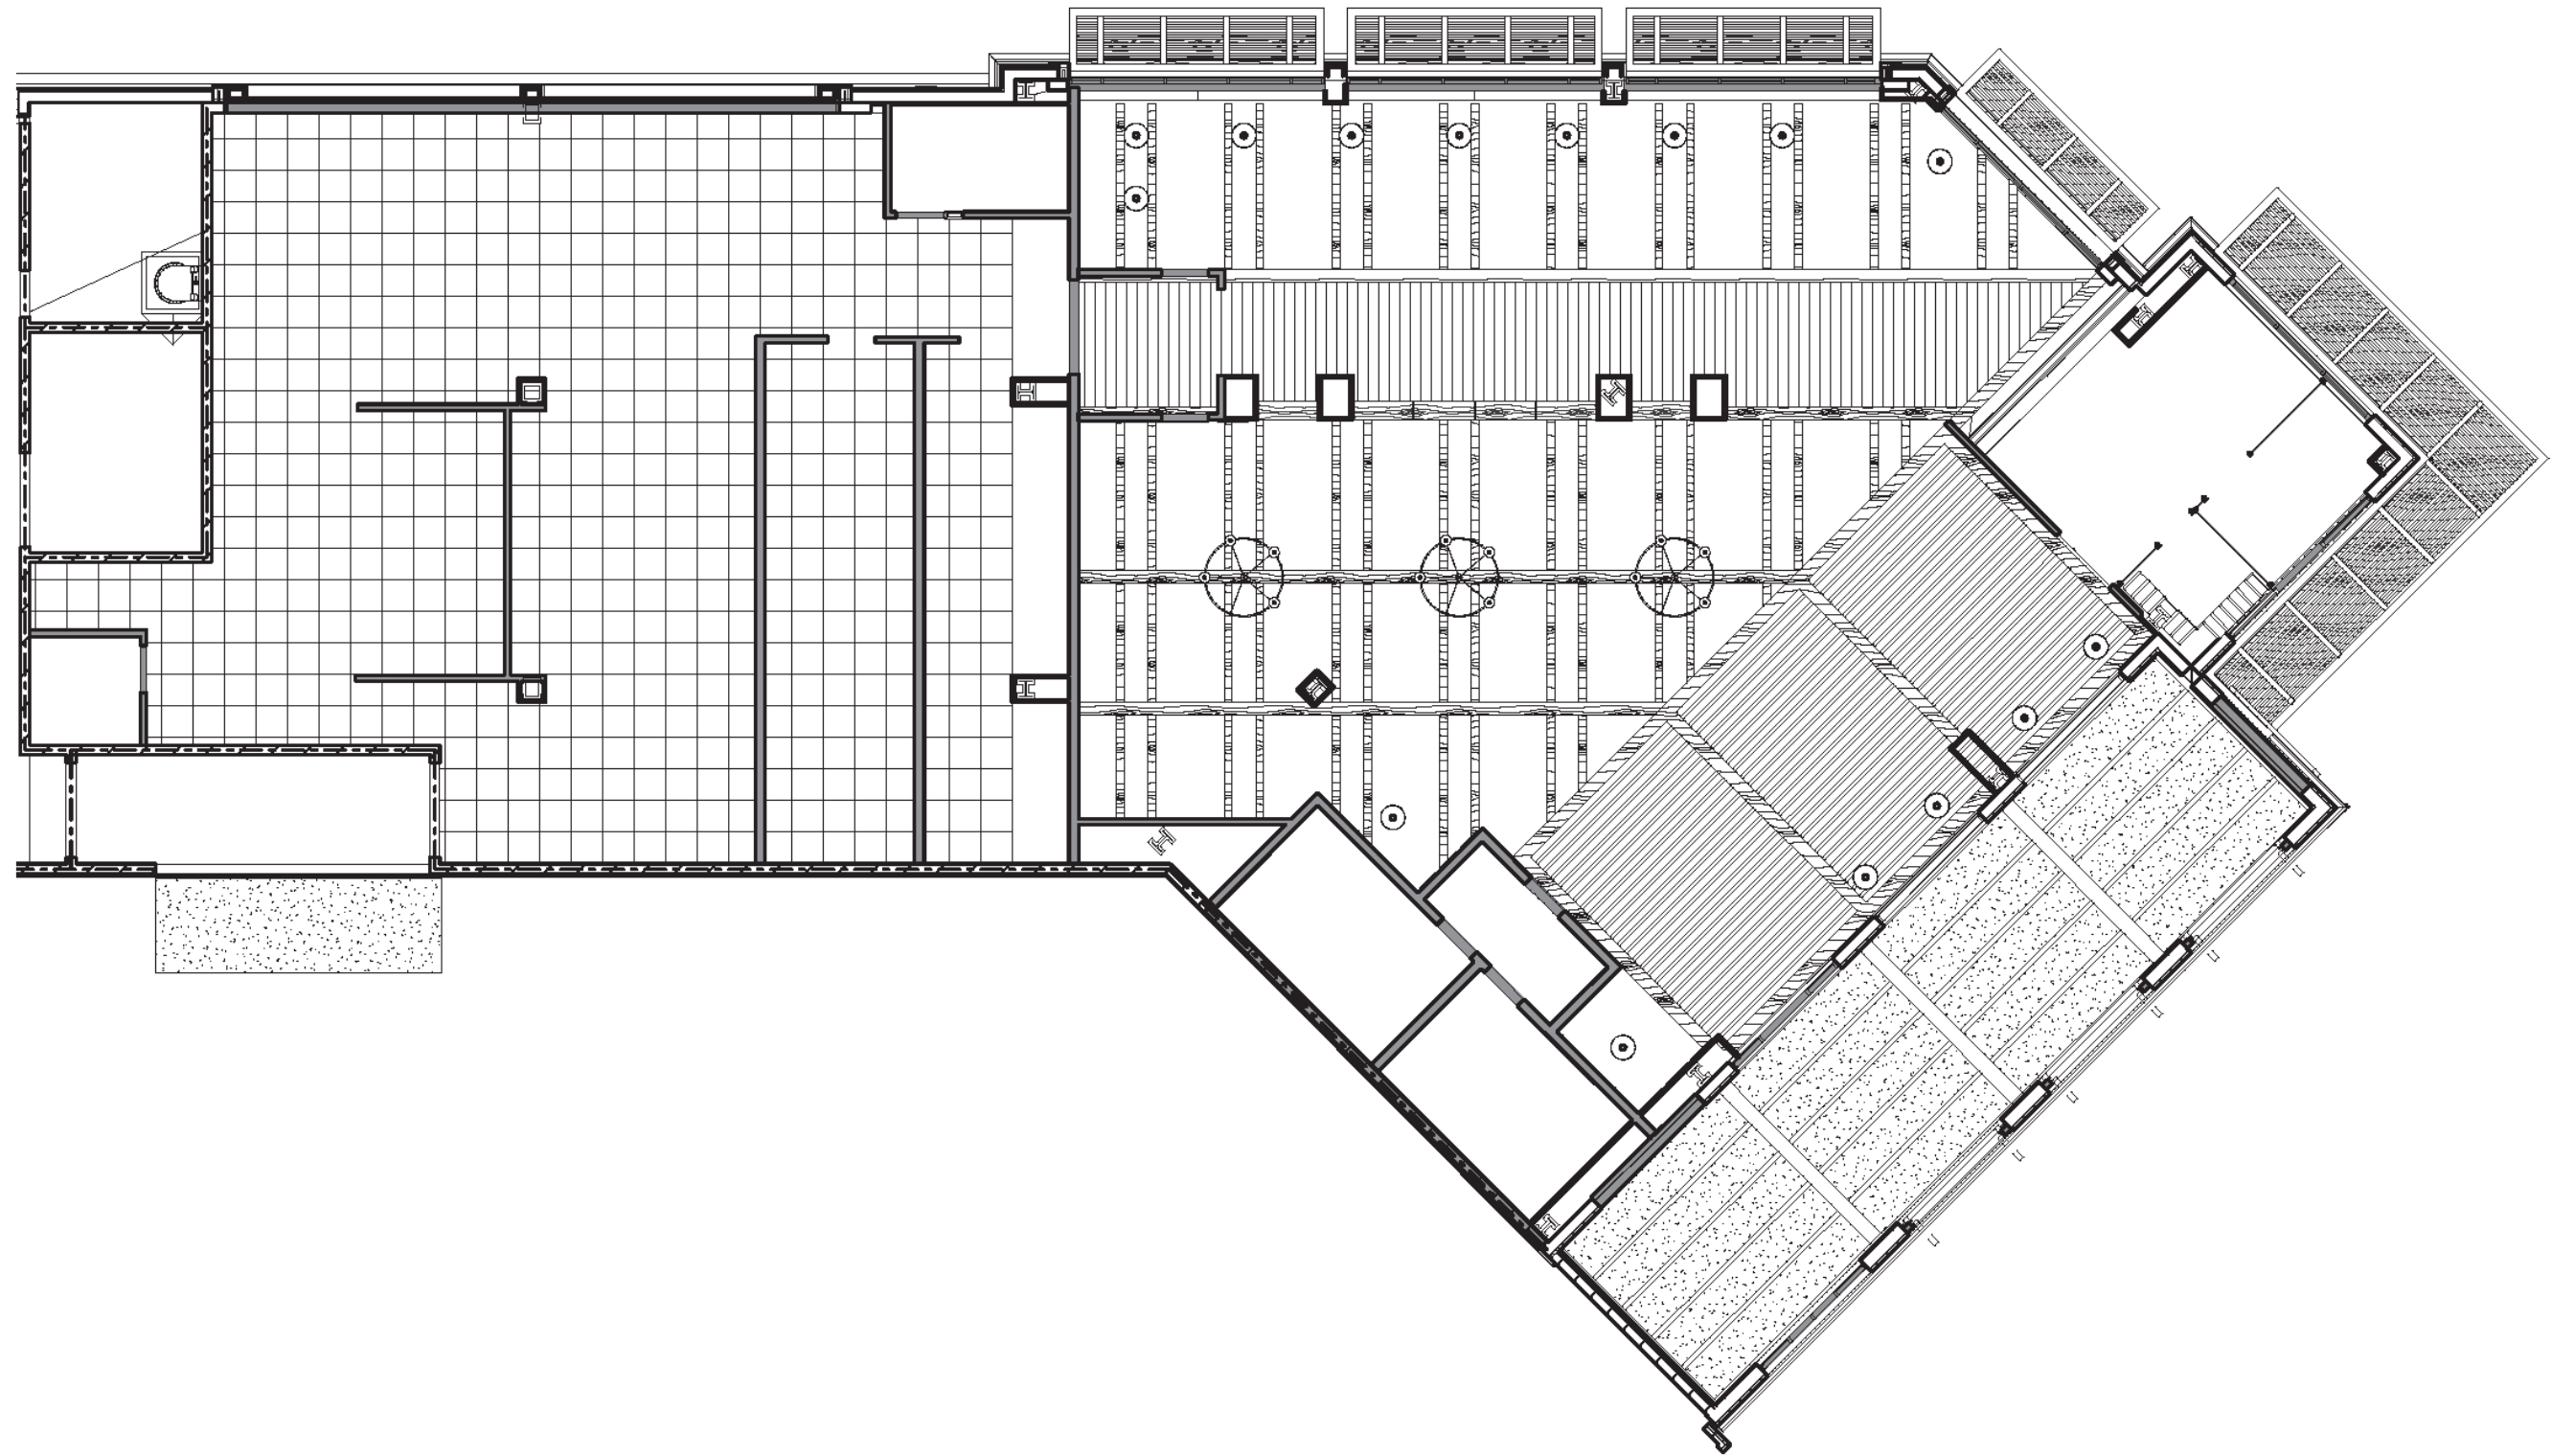

10.28.16

Seat Count:
Bar: 17
Bar Dining: 38
Dining: 112
Enclosed Patio Dining: 46

Total Seats: 213

Floor Plan

10.28.16

Floor Plan with Kitchen

10.28.16

Reflected Ceiling Plan

10.28.16

Bar Rendering from Entry

10.28.16

Dining Room Rendering

10.28.16

Restaurant Finish Boards

10.28.16

Restroom Finish Board