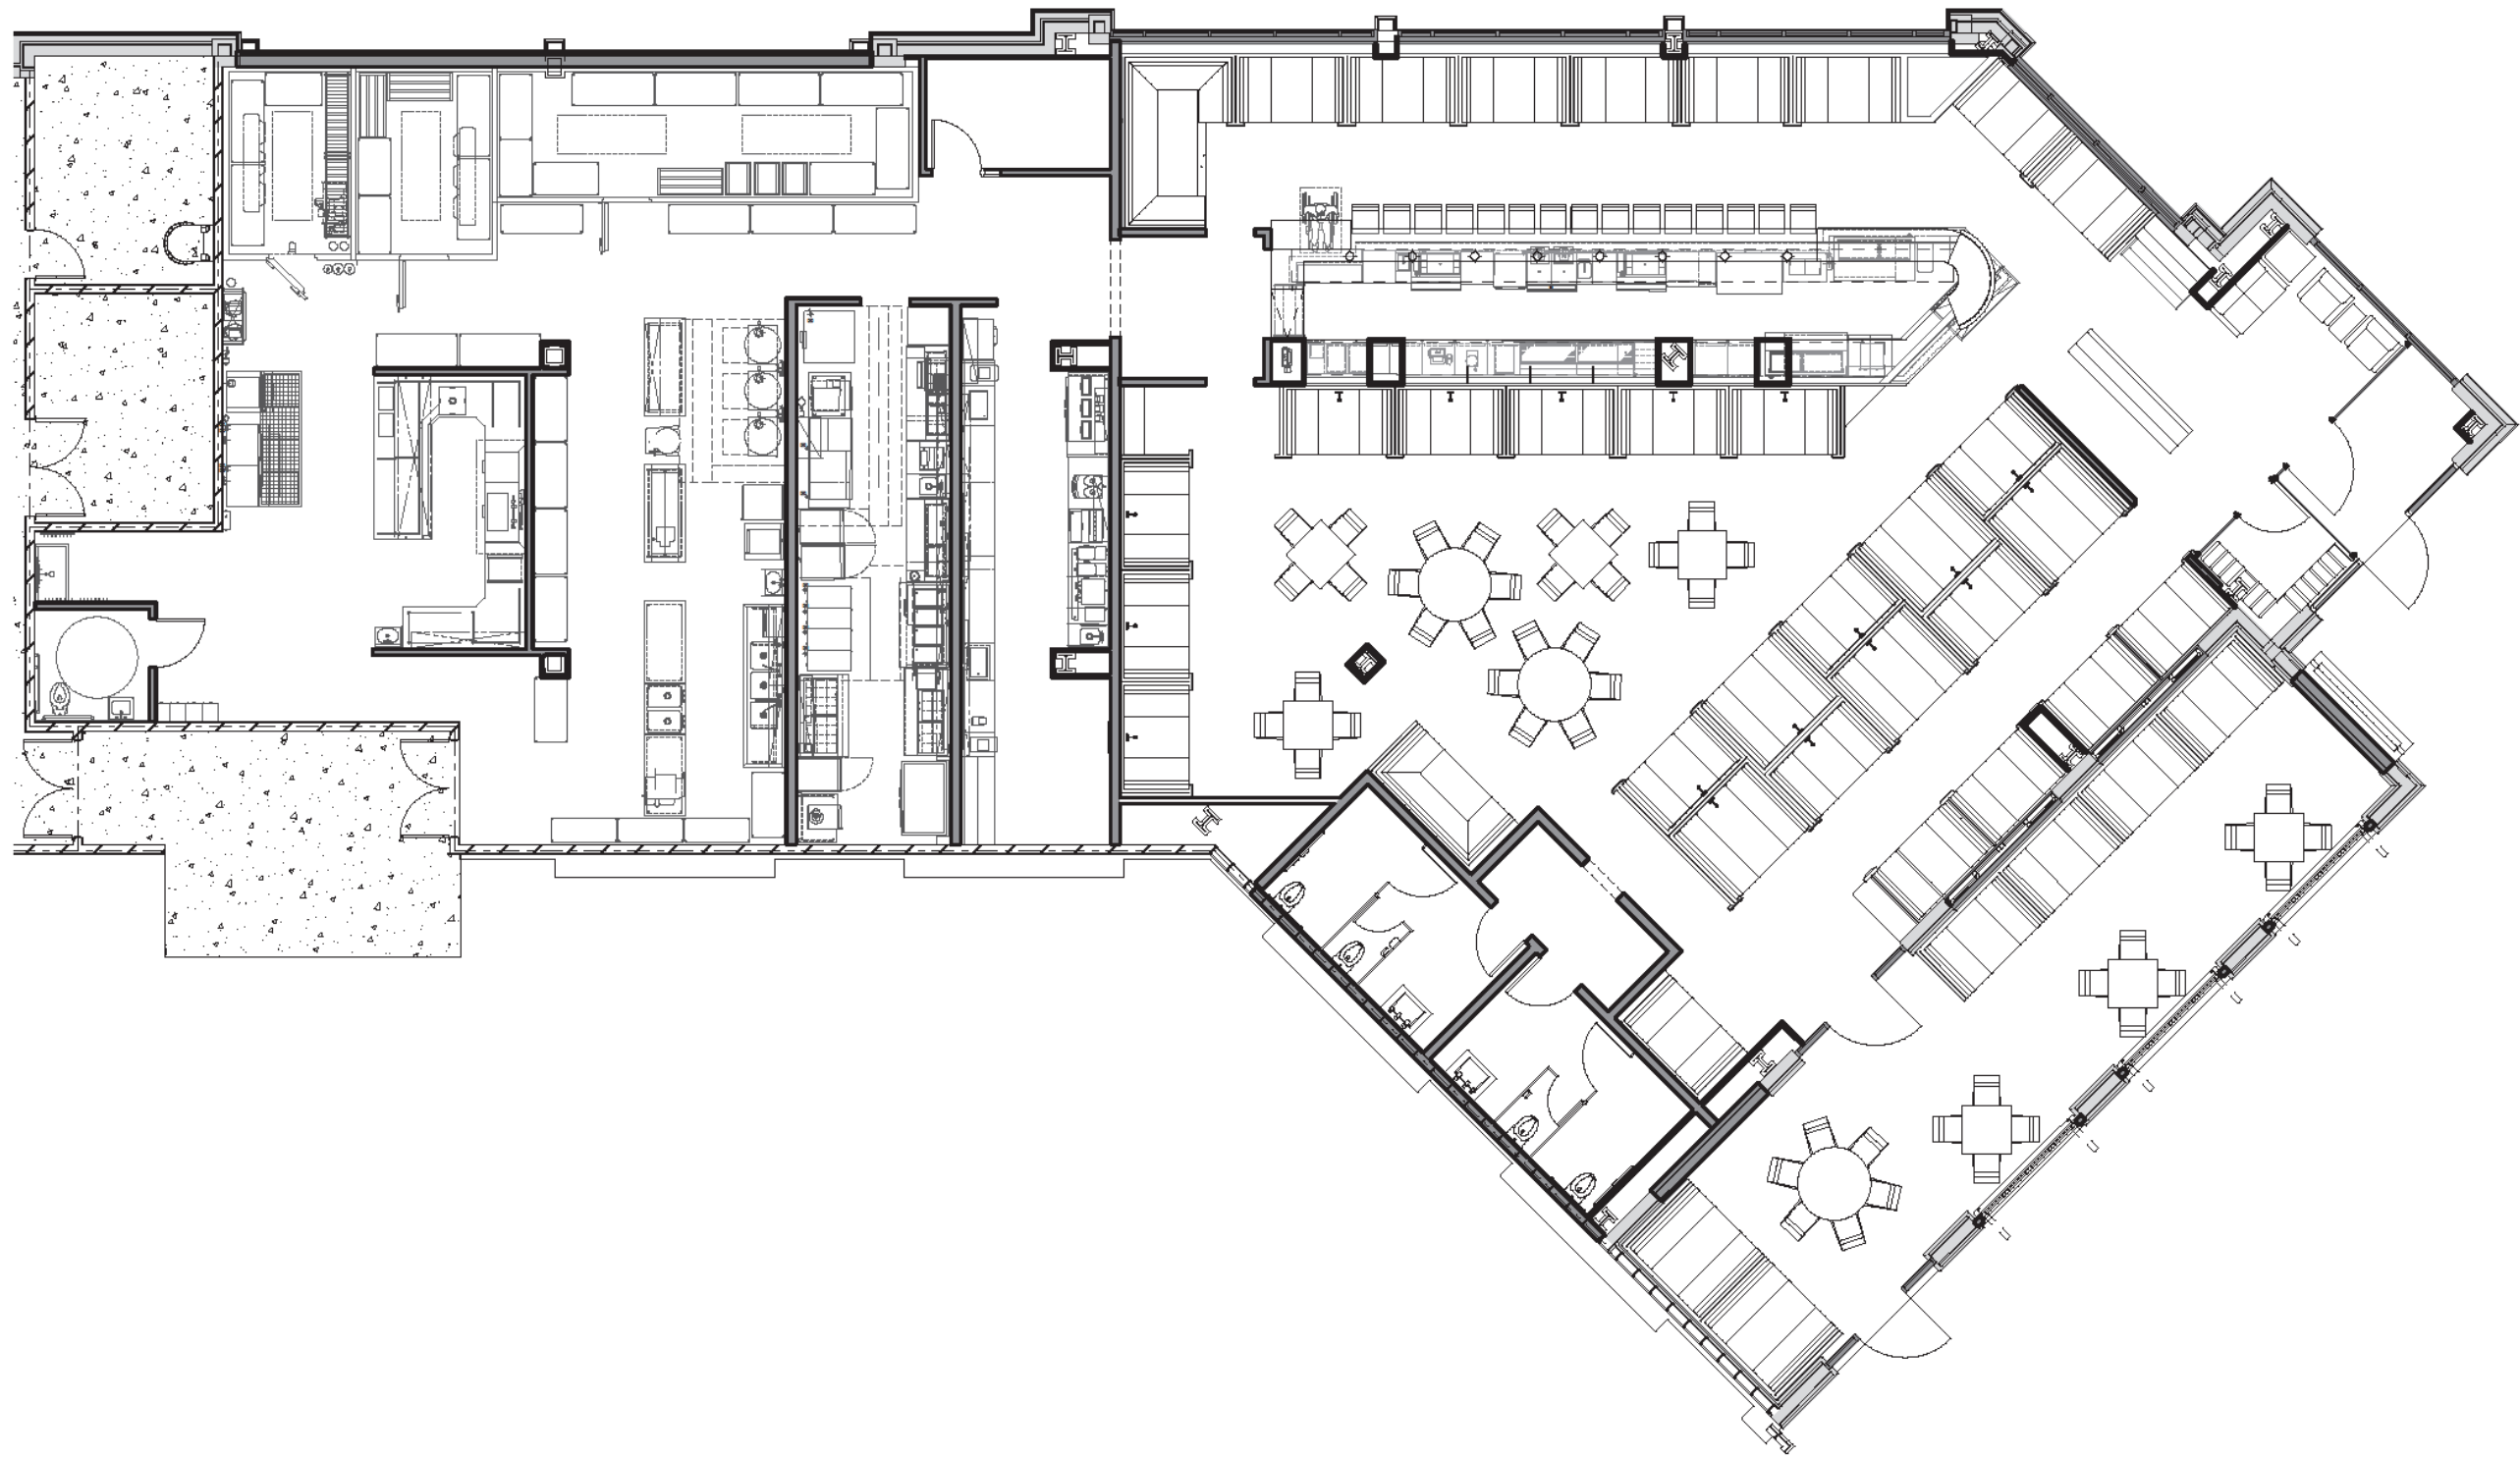

10.28.16

Seat Count:
Bar: 17
Bar Dining: 38
Dining: 112
Enclosed Patio Dining: 46

Total Seats: 213

Floor Plan

10.28.16

Floor Plan with Kitchen

10.28.16

Reflected Ceiling Plan

10.28.16

Bar Rendering from Entry

10.28.16

Dining Room Rendering

10.28.16

Restaurant Finish Boards

10.28.16

Restroom Finish Board